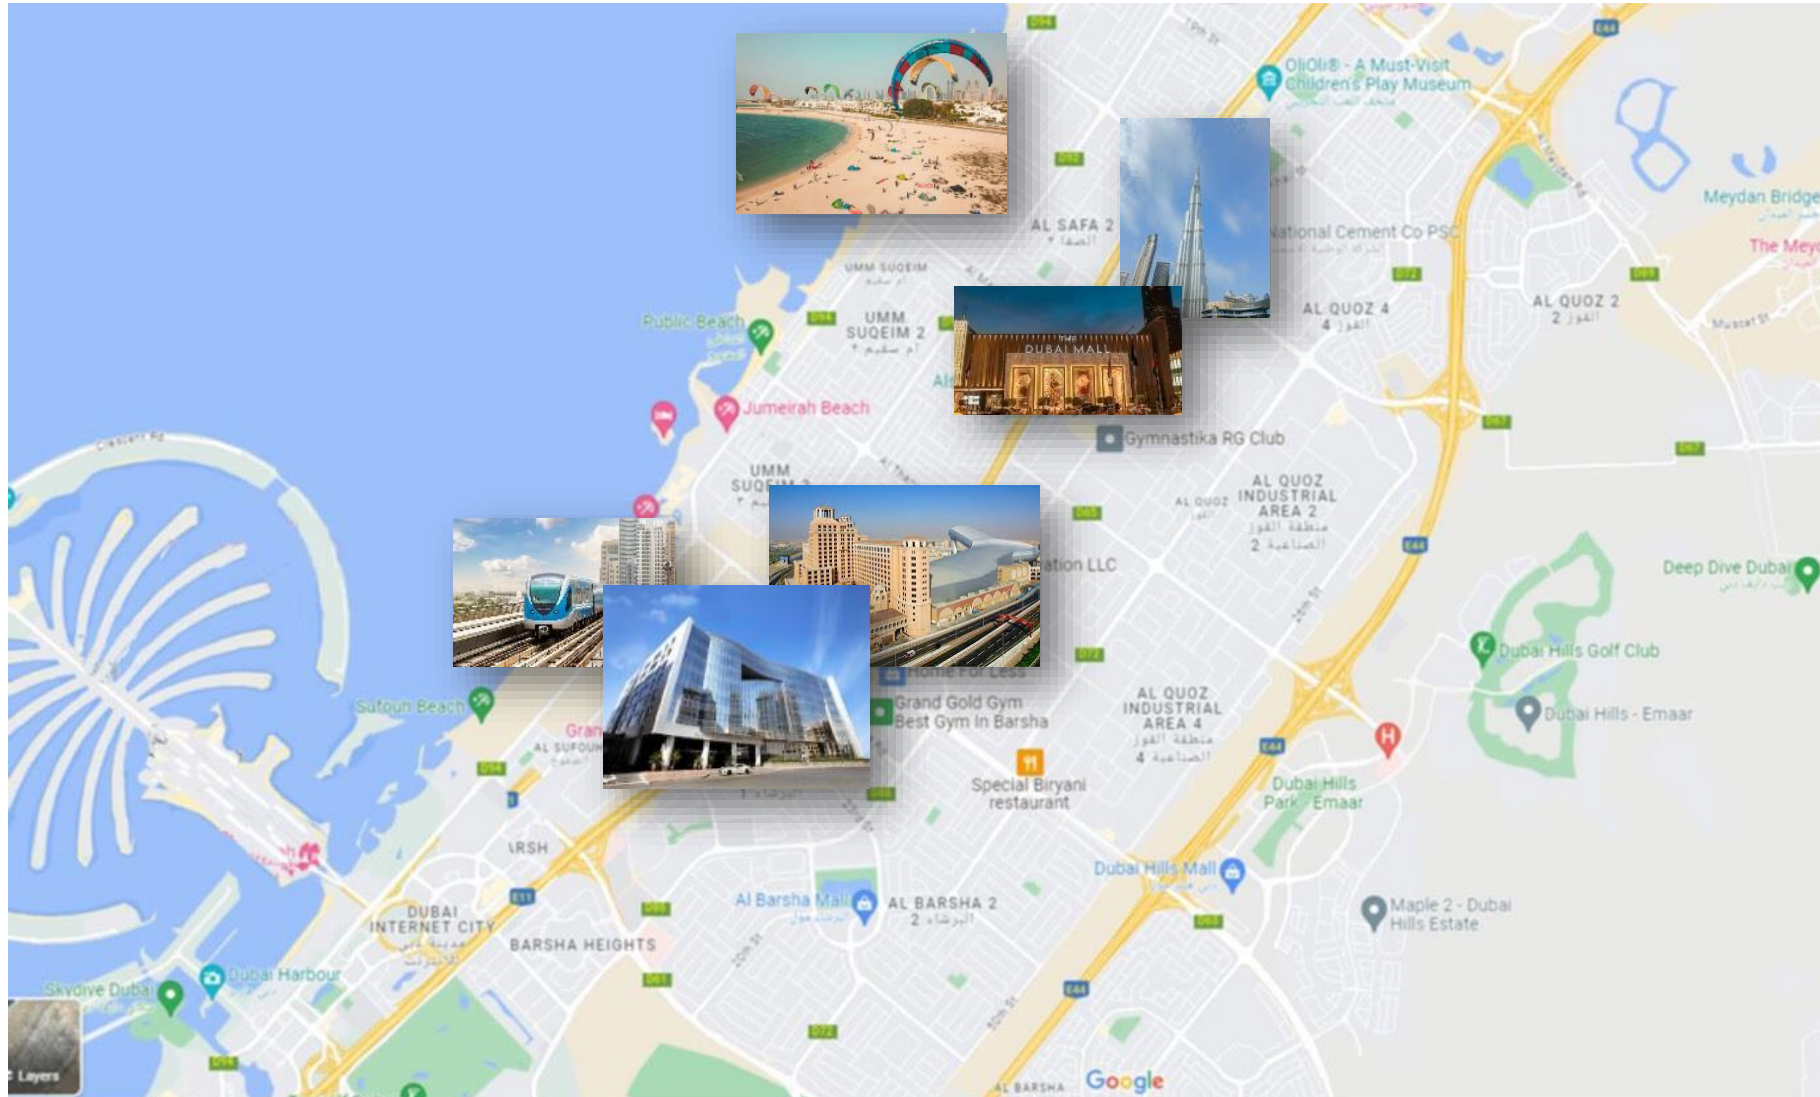

GRAND
COSMOPOLITAN
HOTEL - DUBAI

A Hotel to remember in a city you'll never forget

Amazing Location

Located in Al Barsha, 100 meters from the metro station,
10 minutes walk-in distance from the Mall of Emirates and 15 to 20 minutes away from all Tourist and Entertainment sites.

Mall of Emirates 1 km away (5 minutes drive)

Regular Free Bus Service (Not Hotel Bus)

The Walk at JBR

Outlet Mall

Outlet Village

5 Main Points to Remember

Amazing Location

Located in Al Barsha, near the metro station, 10 minutes walk-in distance from the Mall of Emirates and 15 to 20 minutes away from all Tourist and Entertainment sites.

Complimentary Luxury Shuttle Bus

Regular free bus transfers to Kite Beach (approx. 15 minutes) and to Mall of Emirates

Reviews and Reputation

The hotel is rated at 9.1 on Booking.Com, and is among the best 12, 5 Star hotels in the city. (8000+ reviews).