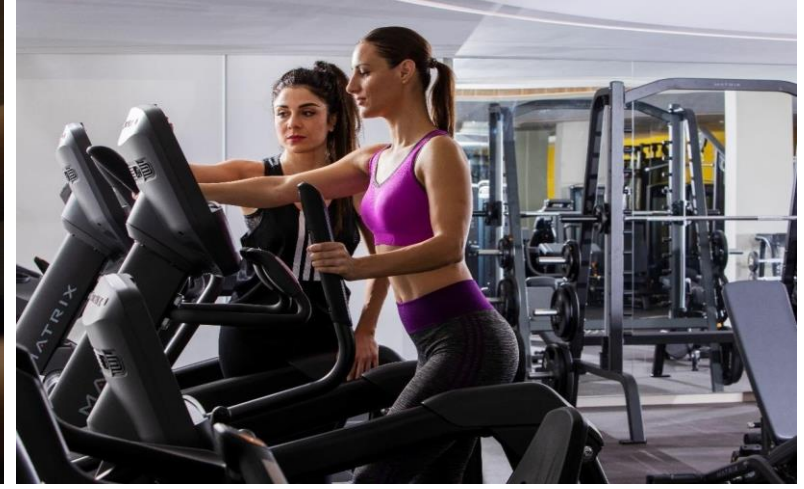

FAMILY ROOM

49 to 64 sqm. Designed for 3, 4 or 5 persons.
1 Super King size bed (200x200) + 1 or 2 Queen
Twin size beds (140x200)

Complimentary Luxury Shuttle Bus

Regular Free Hotel Luxury Shuttle Bus

Kite Beach 6 km away (15 min drive)